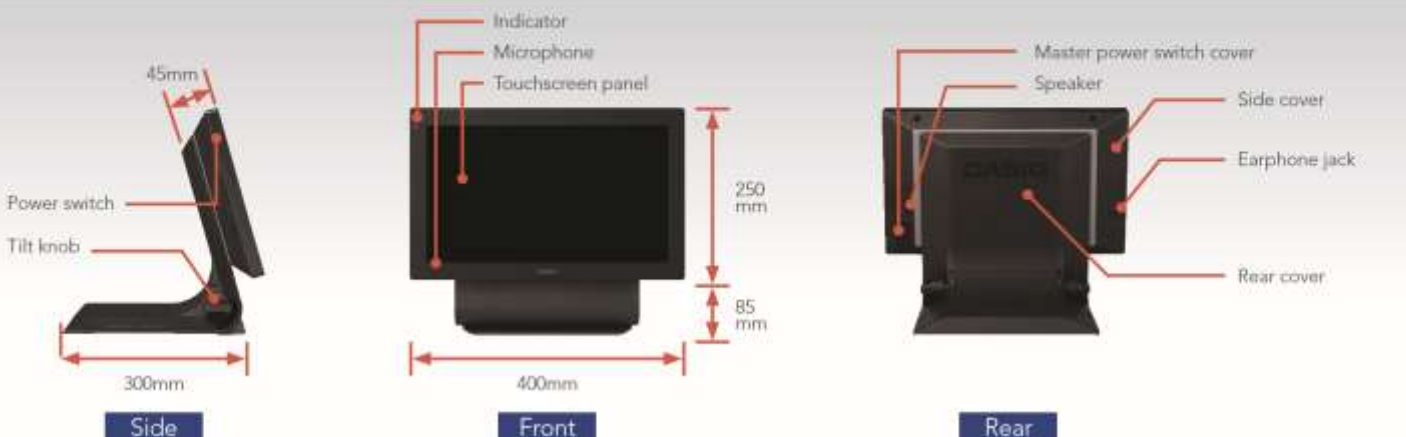

Options

Cash drawer

Medium: DL-2814
400 (W) × 398 (D) × 113 (H) mm
Large: DL-3625
460 (W) × 460 (D) × 126 (H) mm

External printer

UP-400A: RS-232C/LAN port compatible
194 (W) × 145 (D) × 124 (H) mm

Customer display

VA-B60D: Backlit 3-line LCD customer display
194 (W) × 120 (D) × 166 (H) mm

Interface expansion box

VA-B20EB: The interface expansion box is equipped with 3 COM ports, 2 drawer ports, 2 USB (host) ports, and 1 DC jack. It is useful for connecting V-R7000/V-R7100 terminals with peripheral devices.

*A separate dedicated DC cable (VA-DC-CORD1) is required.

Magnetic card reader

VX-B46MCR: Reads ISO Track 2 / JIS II cards

Printer serial cable

PRL-CB-2 (1.5m)

Customer display serial cable

BT-6061CB-B (40cm)
BT-6062CB-B (5m)

Drawer extension cable

VA-A31CB

VESA is a registered trademark of the Video Electronics Standards Association. Screenshots are simulated. Specifications in the table above are current as of March 2014 and are subject to change.

CASIO is a registered trademark of CASIO Computer CO., Ltd. in Japan.